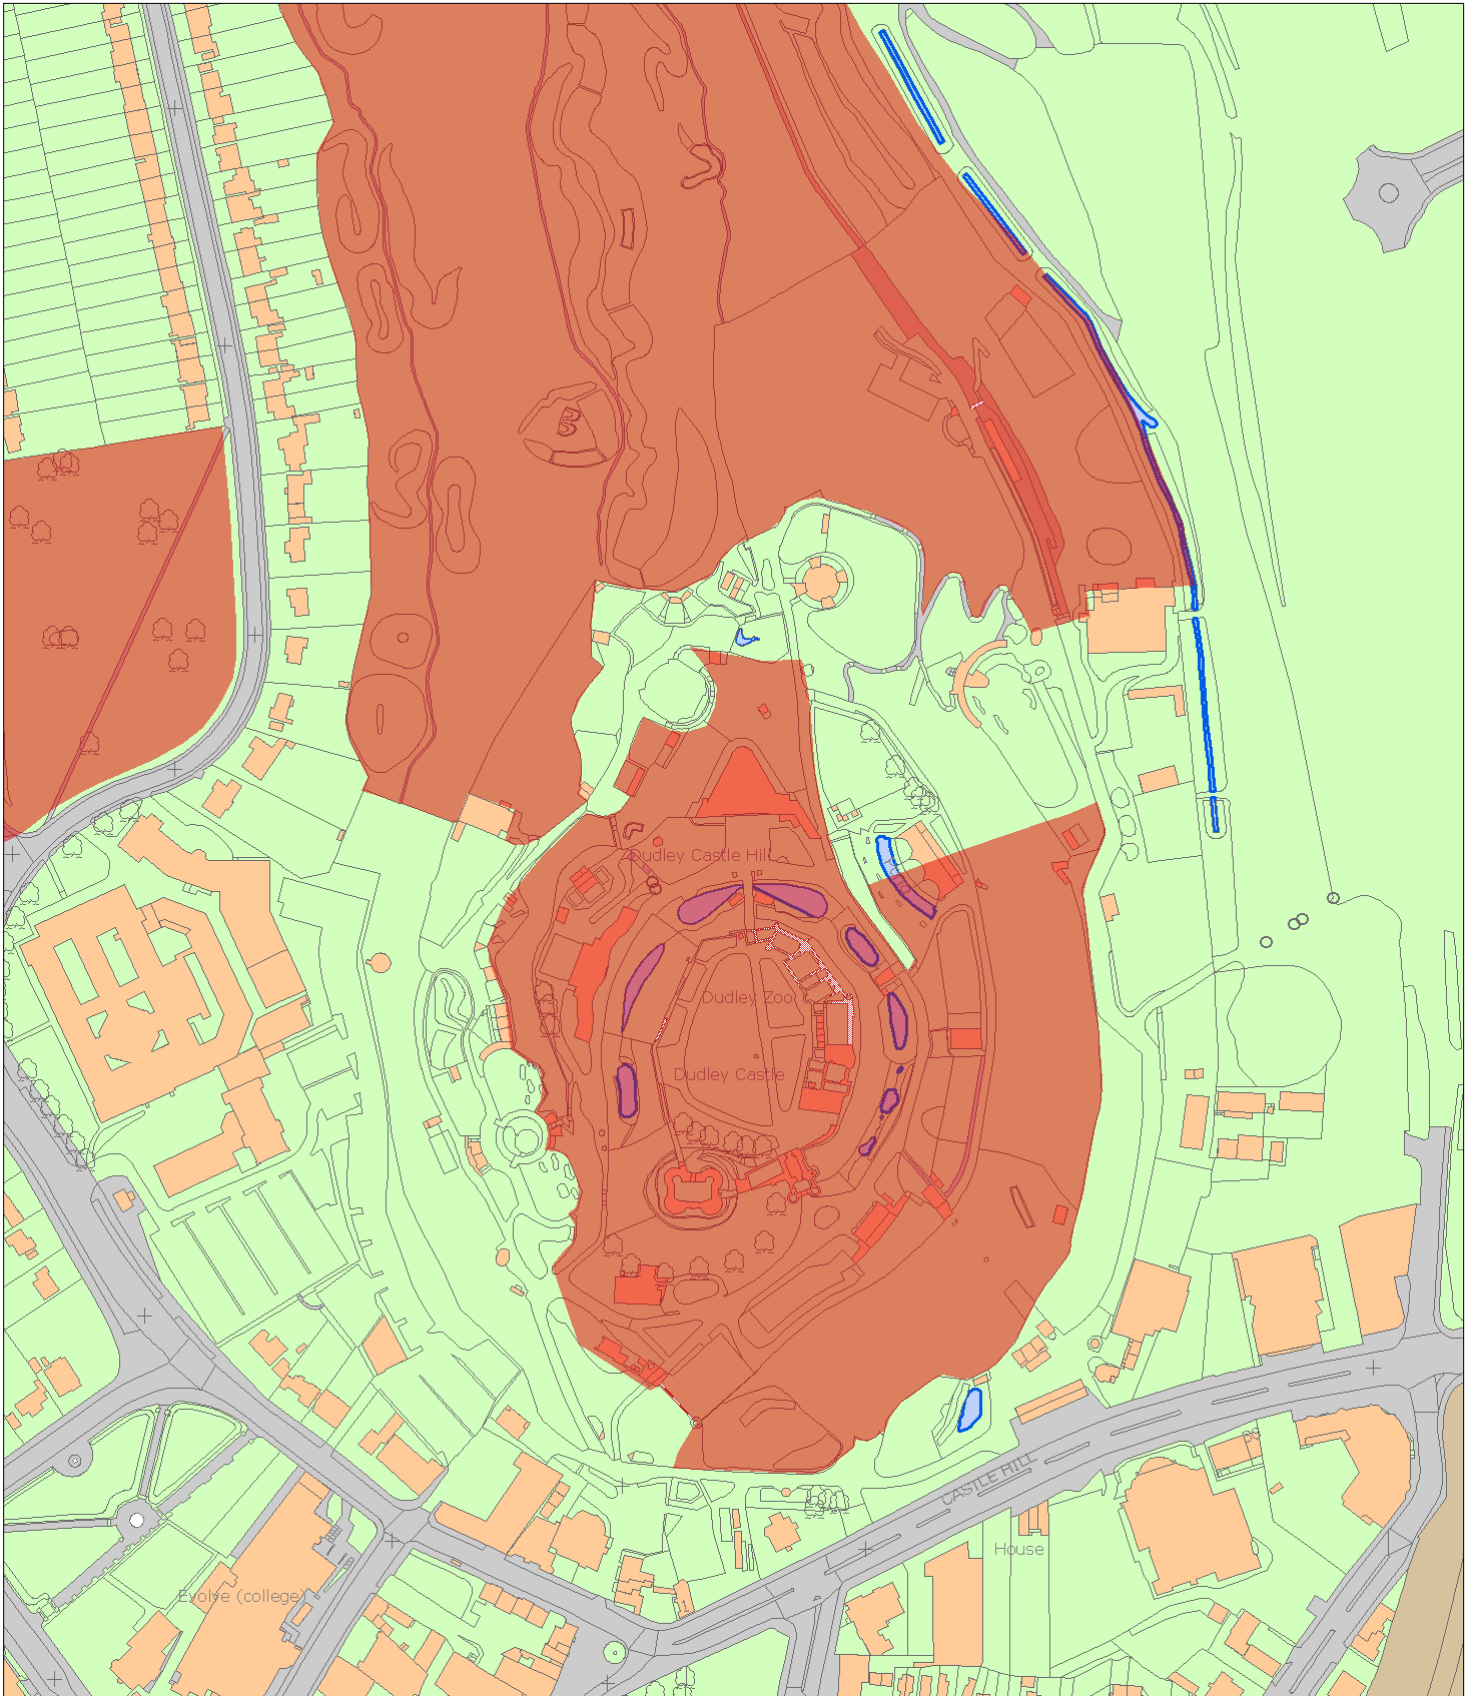

Dudley Castle scheduled monuments

Map Scale 1:3,208

Map Centre 394691,290828

Date

11/10/2016

Historic England

HistoricEngland.org.uk

ENGLISH HERITAGE